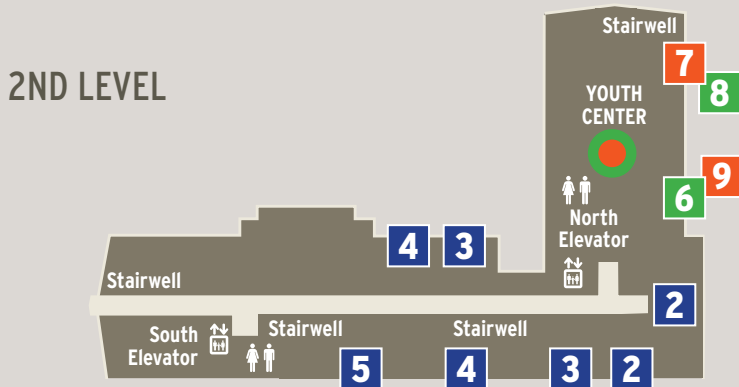

SAINT MICHAEL AND ALL ANGELS CAMPUS MAP

- | | | |
|----------|---------------------|----------------------|
| ADULTS | CHILDREN | YOUTH: MIDDLE SCHOOL |
| VISITORS | NURSERY & CHILDCARE | YOUTH: HIGH SCHOOL |

Join the conversation!

ADULT CHRISTIAN FORMATION | 10 a.m.

A OUR STORY
Saint Michael Chapel

B CLASS FOR PARENTS
Theater

NURSERY, INFO & WELCOME AVAILABLE 8:30 a.m. - 12:30 p.m.

C NEWBORN-17 MONTHS
Room 8, Education Wing

D 18 MONTHS - 2 YEARS OLD
Room 12, Education Wing

? INFORMATION
Near South Entrance

CHILDREN & YOUTH SUNDAY CLASSES | 10 a.m.

1 AGES 3-5 YEARS OLD CHILDCARE
Room 7. Children may be dropped off for childcare any time during 8:30 a.m. - 12:30 p.m., with Bible stories taking place during the 10 a.m. formation hour.

9 HIGH SCHOOL EYC (9th-12th Grade)
5:30 - 7 p.m. | YC Green Room

SAINTMICHAEL.ORG