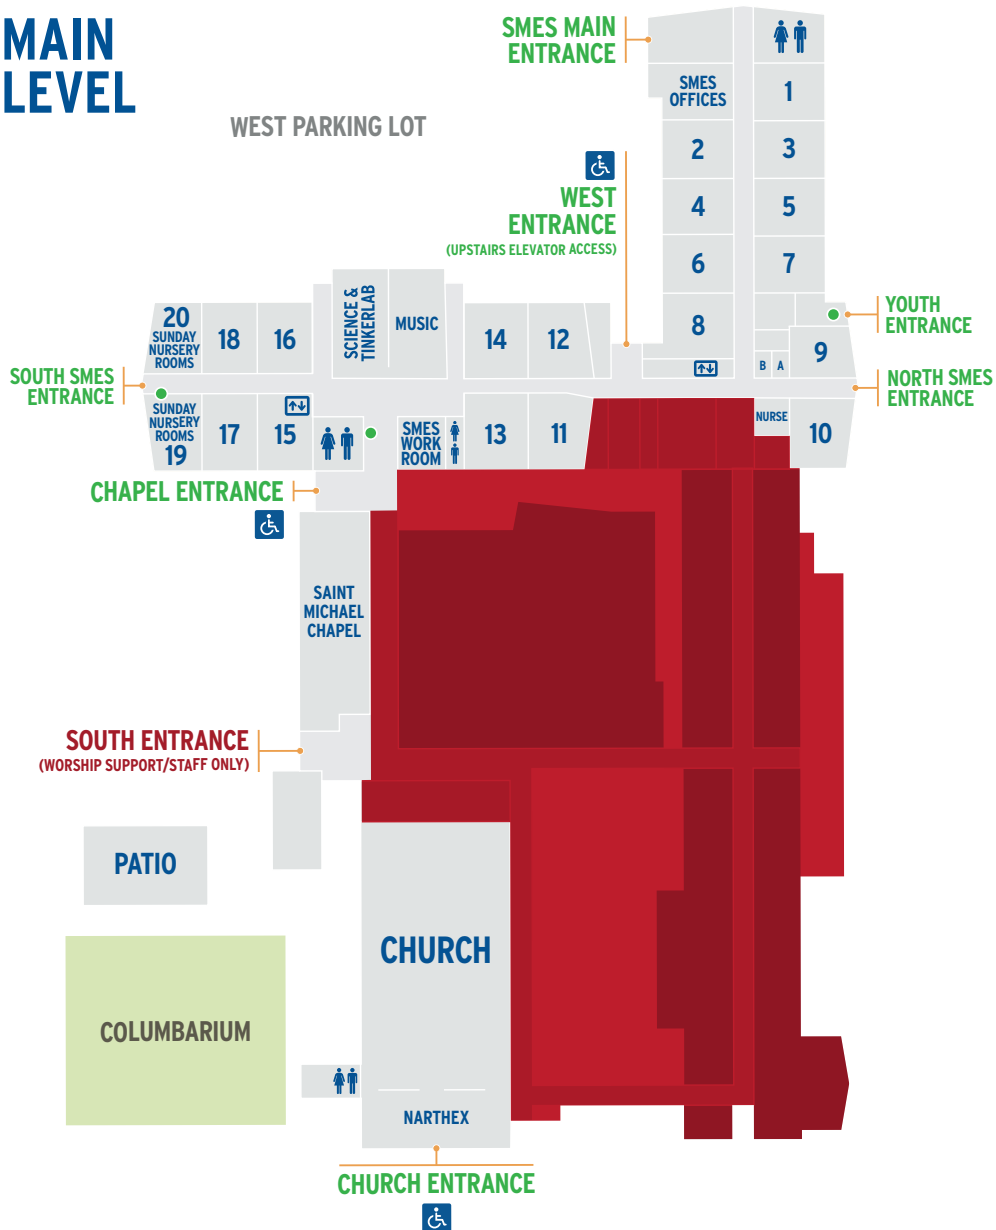

CAMPUS MAP

Saint Michael and All Angels Episcopal Church

PHASE 2
September 2024 - April 2026

MAIN LEVEL

SECOND LEVEL

LOWER LEVEL

KEY	
	HANDICAP ENTRANCE
	AVAILABLE ENTRANCE
	STAIRWELL
	SPACE UNAVAILABLE
	STAIRWELL UNAVAILABLE
	RESTROOMS
	ELEVATOR

STAFF OFFICES

Lomo Alto, 8100 Lomo Alto Dr

June 2024 - March/April 2026

8111 Douglas Towers

MAIN LEVEL

SECOND LEVEL

KEY	
	HANDICAP ENTRANCE
	STAIRWELL
	RESTROOMS
	ELEVATOR

Lomo Alto Drive

Dallas North Tollway