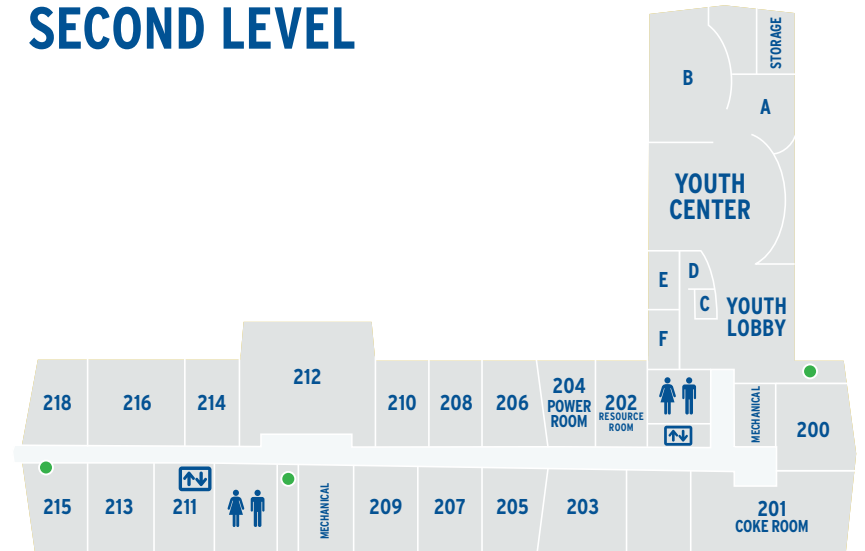

CAMPUS MAP

Saint Michael and All Angels Episcopal Church

PHASE 2
September 2024 - April 2026

MAIN LEVEL

SECOND LEVEL

LOWER LEVEL

KEY	
	HANDICAP ENTRANCE
	AVAILABLE ENTRANCE
	STAIRWELL
	SPACE UNAVAILABLE
	STAIRWELL UNAVAILABLE
	RESTROOMS
	ELEVATOR

STAFF OFFICES

Lomo Alto, 8100 Lomo Alto Dr

June 2024 - March/April 2026

8111 Douglas Towers

MAIN LEVEL

SECOND LEVEL

KEY	
	HANDICAP ENTRANCE
	STAIRWELL
	RESTROOMS
	ELEVATOR

Lomo Alto Drive