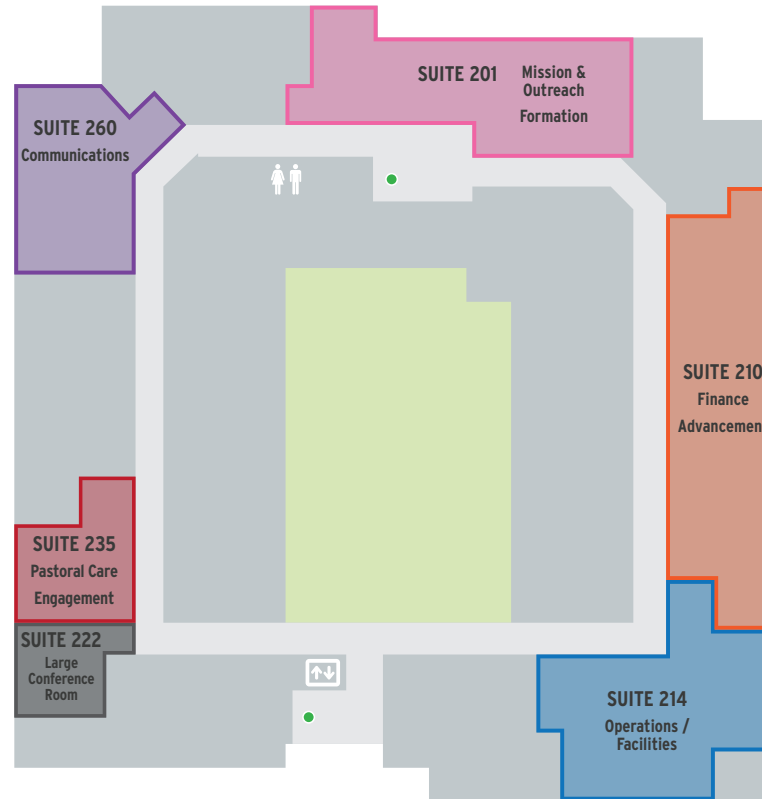

CAMPUS MAP

Saint Michael and All Angels Episcopal Church

PHASE 2
September 2024 - April 2026

MAIN LEVEL

SECOND LEVEL

LOWER LEVEL

KEY	
	HANDICAP ENTRANCE
	AVAILABLE ENTRANCE
	STAIRWELL
	SPACE UNAVAILABLE
	STAIRWELL UNAVAILABLE
	RESTROOMS
	ELEVATOR

STAFF OFFICES

Lomo Alto, 8100 Lomo Alto Dr

June 2024 - March/April 2026

8111 Douglas Towers

MAIN LEVEL

SECOND LEVEL

KEY	
	HANDICAP ENTRANCE
	STAIRWELL
	RESTROOMS
	ELEVATOR

Lomo Alto Drive