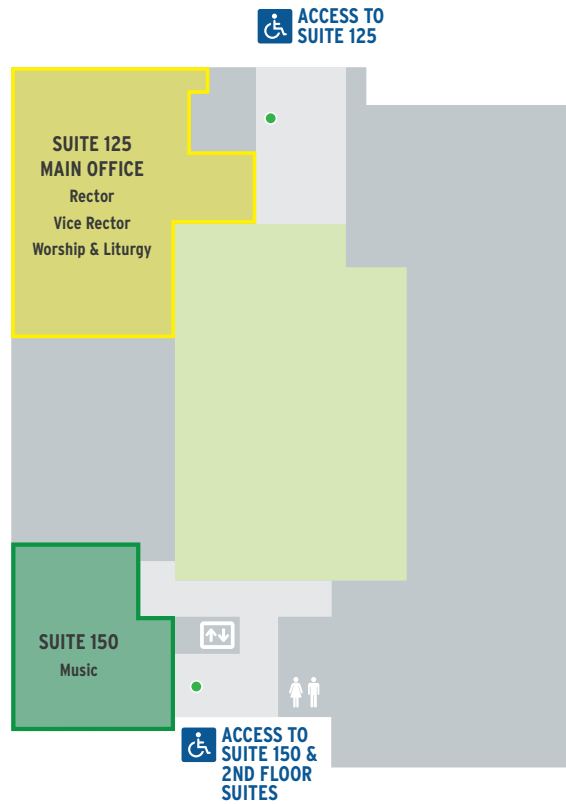

CAMPUS MAP

Saint Michael and All Angels Episcopal Church

PHASE 2
September 2024 - April 2026

MAIN LEVEL

SECOND LEVEL

LOWER LEVEL

KEY	
	HANDICAP ENTRANCE
	AVAILABLE ENTRANCE
	STAIRWELL
	SPACE UNAVAILABLE
	STAIRWELL UNAVAILABLE
	RESTROOMS
	ELEVATOR

STAFF OFFICES

Lomo Alto, 8100 Lomo Alto Dr

June 2024 - March/April 2026

8111 Douglas Towers

MAIN LEVEL

SECOND LEVEL

KEY	
	HANDICAP ENTRANCE
	STAIRWELL
	RESTROOMS
	ELEVATOR

Lomo Alto Drive